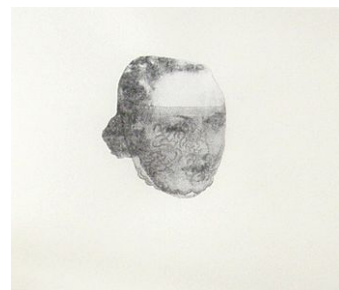

*Jean and Juliette*, 2007

Drawing animation  
With hand-sewn cover and unique drawing, 5 by 5 inches  
One minute loop  
Edition of 3  
ky31

*L'Atalante #1*, 2005  
Graphite and collage on paper  
13-3/4 by 11-3/4 inches  
34.9 by 29.8 cm  
ky01

*L'Atalante #2*, 2006  
Colored pencil, graphite and collage on paper  
9-1/2 by 9-5/8 inches  
24.1 by 24.4 cm  
ky02

*L'Atalante #3*, 2006  
Acrylic and collage on paper  
10-5/8 by 10-1/2 inches  
27 by 26.7 cm  
ky03

*L'Atalante #4*, 2006  
Ink on paper  
11 by 15 inches  
27.9 by 38.1 cm  
ky04

*L'Atalante #5*, 2006  
Graphite and collage on paper  
8-1/2 by 10 inches  
21.6 by 24.4 cm  
ky05

*L'Atalante #6*, 2007  
Ink on paper  
9-1/4 by 10-3/4 inches  
23.5 by 27.3 cm  
ky06