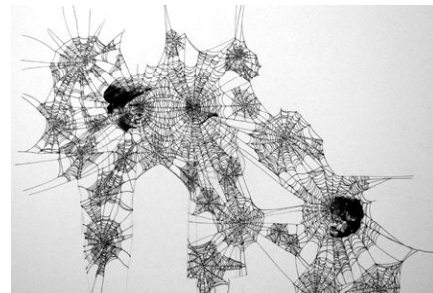

L'Atalante #19, 2007
Ink, collage and graphite on paper
15-1/4 by 15 inches
38.7 by 38.1 cm
ky19