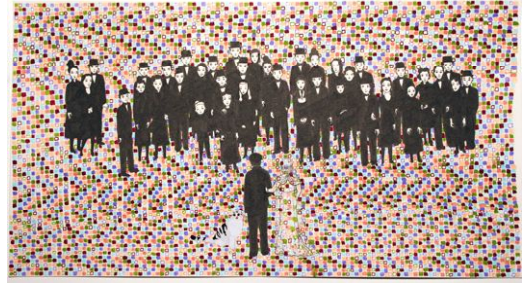

*L'Atalante #18*, 2007  
Graphite and ink on paper  
11-7/8 by 9-7/8 inches  
30.2 by 25.1 cm  
ky18

*L'Atalante #19*, 2007  
Ink, collage and graphite on paper  
15-1/4 by 15 inches  
38.7 by 38.1 cm  
ky19

*L'Atalante #20*, 2005  
Watercolor, gouache and collage on paper  
8-1/2 by 11-5/8 inches  
21.6 by 29.5 cm  
ky20

*L'Atalante #21, 2007*  
Colored marker and collage on paper  
9-1/4 by 17 inches  
23.5 by 43.2 cm  
ky21