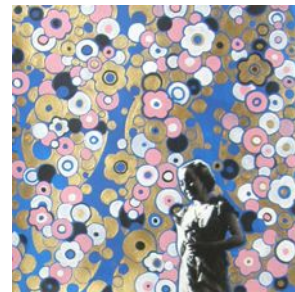

*Jean and Juliette*, 2007

Drawing animation  
With hand-sewn cover and unique drawing, 5 by 5 inches  
One minute loop  
Edition of 3  
ky31

*L'Atalante #1*, 2005  
Graphite and collage on paper  
13-3/4 by 11-3/4 inches  
34.9 by 29.8 cm  
ky01

*L'Atalante #2*, 2006  
Colored pencil, graphite and collage on paper  
9-1/2 by 9-5/8 inches  
24.1 by 24.4 cm  
ky02

*L'Atalante #3*, 2006  
Acrylic and collage on paper  
10-5/8 by 10-1/2 inches  
27 by 26.7 cm  
ky03