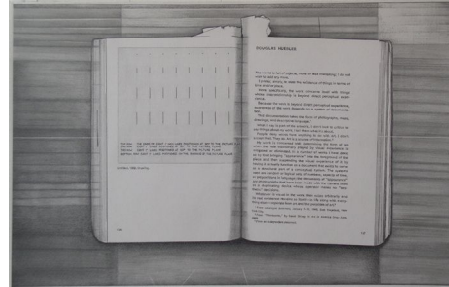

## **MOLLY SPRINGFIELD**

*The world is full of objects*

November 30, 2007 – February 2, 2008

*The world is full of objects, 2007*

11 by 17 inches (27.9 by 43.2 cm)

Graphite on Canson Mi-Teintes paper

*Sentences on Conceptual Art, 1968, 2007*