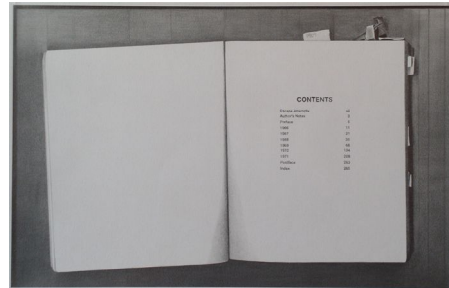

11 by 17 inches (27.9 by 43.2 cm)

Graphite on Canson Mi-Teintes paper

*Contents, 2007*

11 by 17 inches (27.9 by 43.2 cm)

Graphite on Canson Mi-Teintes paper

*A translation, 2007*

11 by 17 inches (27.9 by 43.2 cm)