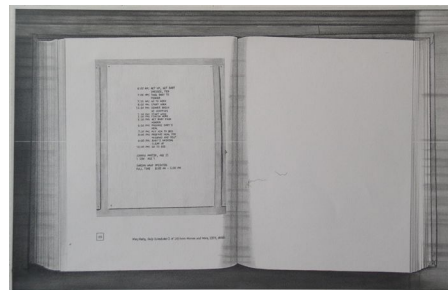

*Index, 2007*

11 by 17 inches (27.9 by 43.2 cm)

Graphite on Canson Mi-Teintes paper

*Daily Schedules, 2007*

11 by 17 inches (27.9 by 43.2 cm)

Graphite on Canson Mi-Teintes paper

*Untitled, 2007*

11 by 8-1/2 inches (27.9 by 21.6 cm)