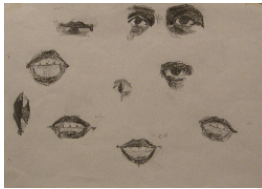

11 3/4 x 9 3/4 inches

(Inv# NR1175)

**Nathania Rubin**

*Anne with Stars and Hearts*, 2008

Linoleum cut on paper (unique print)

15 x 22 inches paper size

9 x 12 1/4 inches image size

(Inv# NR1362)