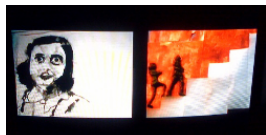

Mireille Mosler Ltd.

Nathania Rubin

Anne on Hadis, 2007

Drawing animation and claymation video

3:46 minutes

Edition of 5

(Inv# NR1355)