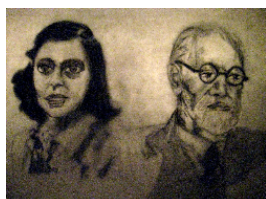

Nathania Rubin

My Girl: A Case Study, 2009

Drawing animation video

2:14 minutes

Edition of 5

(Inv# NR703)