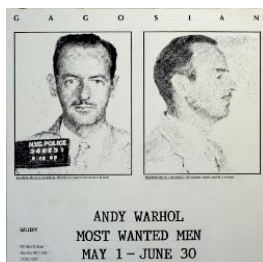

February 2006, 2008

Oil on linen

5 by 5 inches (12.7 by 12.7 cm.)

(Inv# SLI284)

Simon Linke

September 2007, 2008

Oil on linen

5 x 5 inches

12.7 x 12.7 cm

(Inv# SLI566)

Simon Linke

Most Wanted Men, 1988, 1989

Oil on linen

30 by 30 inches (76.2 by 76.2 cm.)

(Inv# SLI116)

Simon Linke