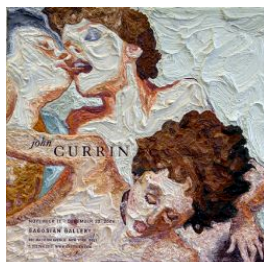

Mireille Mosler Ltd.

Simon Linke
September 9 - October 25, 2008

Simon Linke
Currin/Gagosian, 2007
Oil on linen
10 by 10 inches (25.4 by 25.4 cm.)
(Inv# SLI180)

Simon Linke
Jonathan Meese (white), 2007
Oil on linen
10 by 10 inches (25.4 by 25.4 cm.)
(Inv# SLI190)