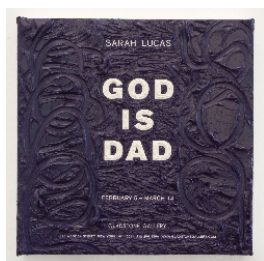

Mireille Mosler Ltd.

Simon Linke
September 9 - October 25, 2008

Simon Linke
Currin/Gagosian, 2007
Oil on linen
10 by 10 inches (25.4 by 25.4 cm.)
(Inv# SLI180)

Simon Linke
Jonathan Meese (white), 2007
Oil on linen
10 by 10 inches (25.4 by 25.4 cm.)
(Inv# SLI190)

Simon Linke
Sarah Lucas, 2008
Oil on linen
10 by 10 inches (25.4 by 25.4 cm.)
(Inv# SLI280)

Simon Linke
Orange Marilyn, 2008
Oil on linen
10 by 10 inches (25.4 by 25.4 cm.)
(Inv# SLI282)

Simon Linke

Chris Ofili, 2008